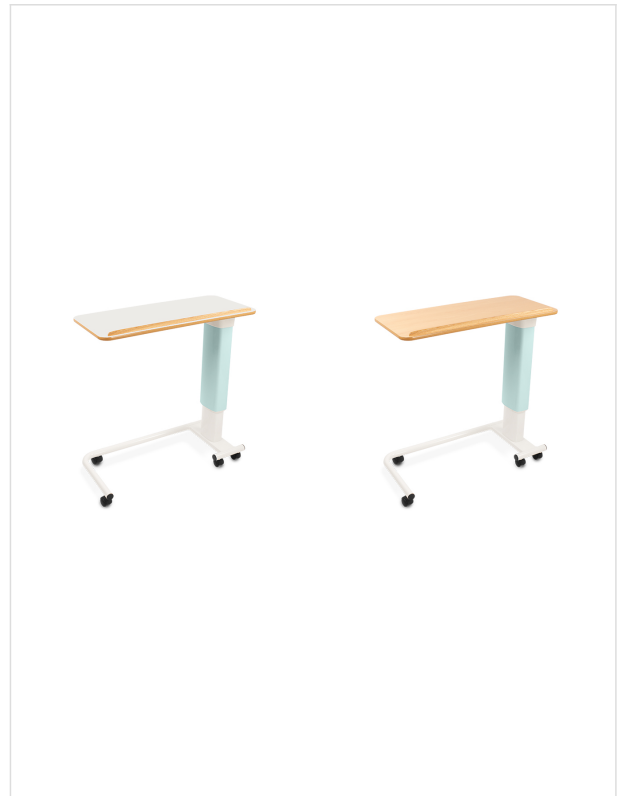

Overchair Table - Height Adjustable, Melamine

Product Images

Description

FEATURES

- BS 2483: 1977 Specification for overbed tables (selected tests)
- BS EN 438-2: 2016 High-pressure decorative laminates (HPL). Sheets based on thermosetting resins (usually called laminates). Determination of properties
- Height adjustable using a gas damper (735 - 1045mm)
- Safety feature prevents trapping of the patient between the bed / chair & table
- Extruded aluminium column provides a smooth linear height adjustment
- Cantilever tubular base available as...
  - C shaped suitable for use with beds & chairs
- Melamine top with varnished edges available with either a flat top or one varnished beech lip
- 50mm polypropylene / thermoplastic

OVERALL DIMENSIONS (W X D X H)

- Overchair Table - 918 x 440 x 735 - 1045mm
- Top - 880 x 395mm